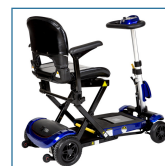

ZooMe Auto-Flex Folding Travel Scooter

HCPCS:

FIGURE A

FIGURE B

FIGURE C

FIGURE D

FIGURE E

FIGURE F

FIGURE G

FIGURE H

- Fully electronic folding and unfolding in 15 seconds or less with a wireless key fob
- Aluminum alloy frame is lightweight for superior portability
- Airline safe lithium battery
- High-gloss shrouds for a protective finish
- Easy throttle control
- Delta tiller for users with limited dexterity
- Auto-folding seat with padded, adjustable armrests
- Flat-free, non-marking tires for worry-free travel
- Easy-to-adjust tiller places the scooter's controls in the ideal position
- Secondary manual-release levers and toggle switch for folding and unfolding
- Front and rear reflectors
- 2 ignition keys and 1 key fob included
- Anti-tip wheels for additional safety

PRODUCTS	Description
FLEX-AUTO	ZooMe Flex Auto Folding Scooter, Blue
SPECIFICATIONS	Description
Anti-Tip Wheels	2" x .5"
Base Weight	55 lbs.
Batteries (pair)	25.9V x 10AH Lithium
Battery Charger	2A Offboard
Battery Weight (pair)	5 lbs.
Brakes	Electromagnetic
Climbing Angle	6°
Controller	PG S Drive 45A
Estimated Range	13 miles
Freewheel Mode	Yes
Front Wheels	6" x 1.5"
Ground Clearance	1.6"
Heaviest Piece Weight	55 lbs.
Motor	24V x 120W
Overall Dimensions	37" (L) x 17" (W) x 32.5" (H)
Overall Dimensions Folded	17" (L) x 17" (W) x 23.5" (H)
Rear Wheels	7" x 2.35"
Seat Dimensions	16" (W) x 14" (D)