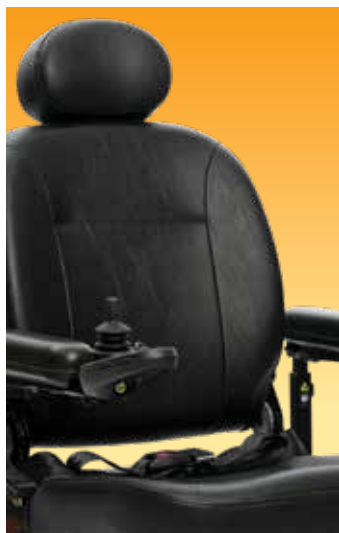

## ELITE ES PORTABLE

The Jazzy® Elite ES-Portable offers a combination of great style, comfort, performance and portability and disassembles into 5 convenient pieces for your active lifestyle. The in-line, front-wheel drive design allows tight turns around corners, with large front wheels for extra absorption over obstacles.

### CONVENIENT DISASSEMBLY

PERFORMANCE-MATCHED  
ELECTRONICS

COMFORT HIGH-BACK SEAT  
WITH HEADREST

# Features

- Easy disassembly for convenient transport
- Depth adjustable, limited recline comfort high back seat available
- Universal, fixed, in-line joystick mount
- Flip-up foot platform
- Black, flat-free, non-marking tires
- 60" lap belt