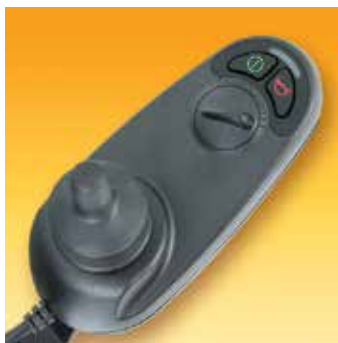

## ELITE ES PORTABLE

The Jazzy® Elite ES-Portable offers a combination of great style, comfort, performance and portability and disassembles into 5 convenient pieces for your active lifestyle. The in-line, front-wheel drive design allows tight turns around corners, with large front wheels for extra absorption over obstacles.

### CONVENIENT DISASSEMBLY

PERFORMANCE-MATCHED  
ELECTRONICS

COMFORT HIGH-BACK SEAT  
WITH HEADREST

# Features

- Easy disassembly for convenient transport
- Depth adjustable, limited recline comfort high back seat available
- Universal, fixed, in-line joystick mount
- Flip-up foot platform
- Black, flat-free, non-marking tires
- 60" lap belt